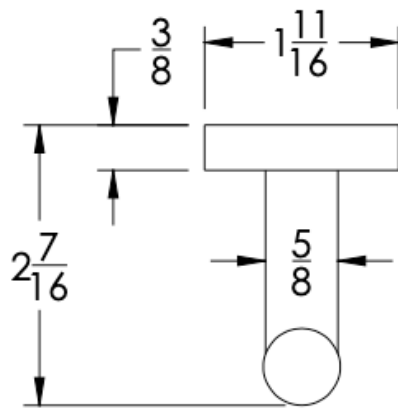

COLLECTION ENDEAVOR

ROBE HOOK

| Model | Product | Finishes Available |
|----------|-----------|---|
| ENV-RHS1 | Robe Hook | Multiple finishes available. Over 23 finishes to choose from. |

| FINISHES | | | |
|----------|--------------------------|--------------------------------|---------------------------|
| | Polished (-P) | Antique Copper (-ACOP) | Polished Gold (-PGLD) |
| | Brushed (-B) | Polished Brass (-PBRS) | Brushed Copper (-BCOP) |
| | Brushed Gold (-BGLD) | Matte White (-WHT) | Brushed Rose Gold (-BRGD) |
| | Matte Black (-BLK) | Brushed Modern Bronze (-BMBRZ) | Brushed Black (-BRBLK) |
| | Oil Rubbed Bronze (-ORB) | Glossy White (-GWHT) | Polished Black (-PBLK) |
| | Brushed Brass (-BBRS) | Polished Rose Gold (-PRGD) | Antique Nickel (-ANKL) |
| | Brushed Bronze (-BBRZ) | Unlacquered Brass (-UBRS) | Black Nickel (-NKBL) |
| | Antique Brass (-ABRS) | Polished Nickel (-PNKL) | |

Dimension in inches

FRONT

TOP

SIDE

NOTE: Dimensions subject to change without notice.